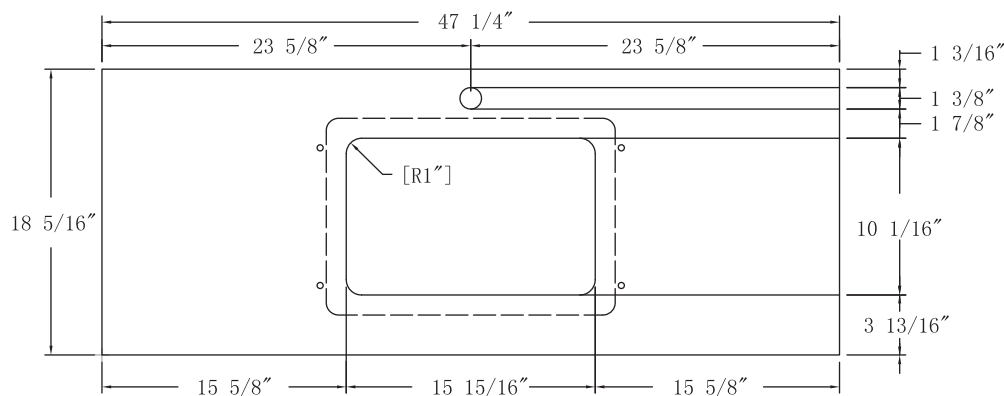

SPECIFICATIONS / TECHNICAL DATA

SINTERED STONE TOP

SINGLE SINK

48"

ATTENTION! Dimensions may vary by up to 3/8". It is highly recommended to pull all dimensions of actual model for installation and measuring purposes.

MODEL# SS48