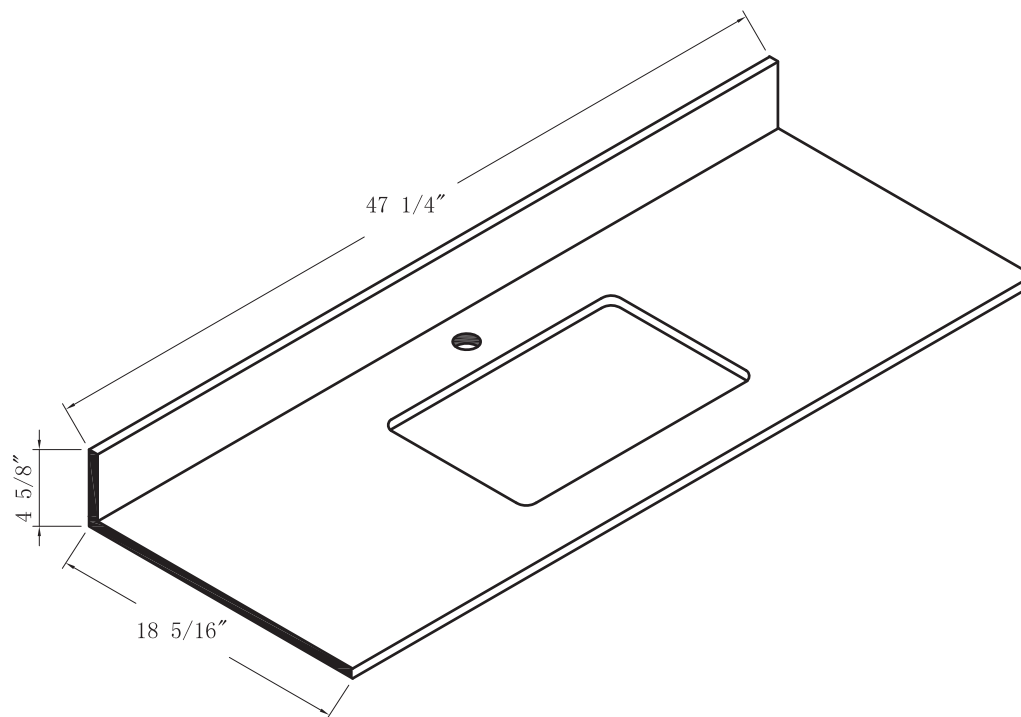

SPECIFICATIONS / TECHNICAL DATA

SINTERED STONE TOP

SINGLE SINK

48"

ATTENTION! Dimensions may vary by up to 3/8". It is highly recommended to pull all dimensions of actual model for installation and measuring purposes.

MODEL# SS48